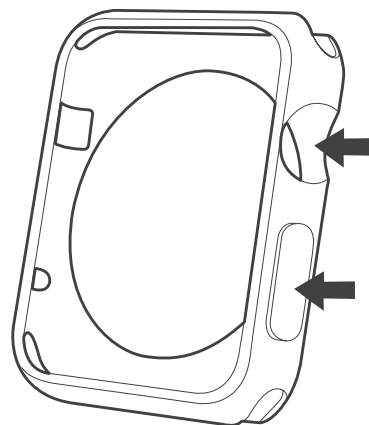

# Orzly FacePlates for the Apple Watch

## How to install on your Apple Watch

1

Remove both upper and lower straps

2

Locate the cut outs for the crown and stand by button on the case

3

Install onto the Apple Watch

4